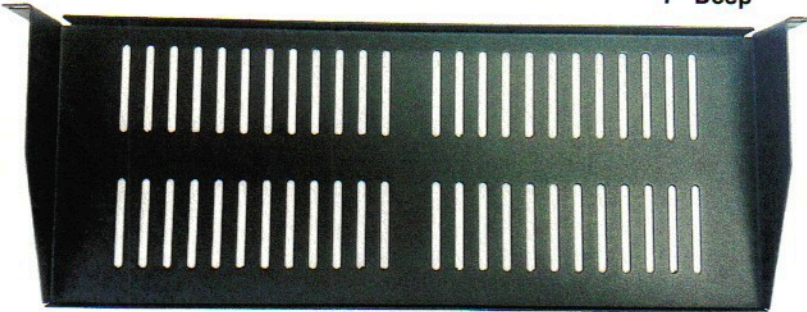

3.5" Deep

6" Deep

7" Deep

9.5" Deep

Audio / Video Rack Mounted Vented Shelves
19" Wide, 1.5mm Gauge Steel With Black Textured Finish