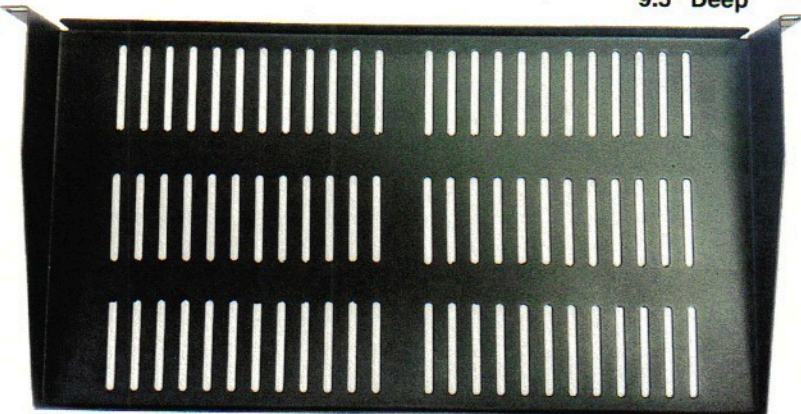

3.5" Deep

6" Deep

7" Deep

9.5" Deep

Audio / Video Rack Mounted Vented Shelves
19" Wide, 1.5mm Gauge Steel With Black Textured Finish